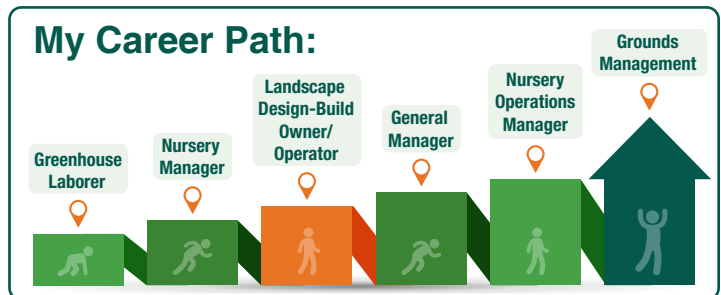

My Career Path:

Quick Fun Facts

- **What is your favorite plant?** Japanese Maple, with a cold hardy banana as a close second!
- **What is your favorite landscaping tool or equipment?** FELCO 7 pruner
- **What was your first job within the industry?** Greenhouse Laborer/loader at a local greenhouse
- **Education background:** BFA from Xavier University
- **Fun Fact:** I enjoy all forms of art and any activity that involves my wife, kids, and grandchildren.

What do I love most about the professional landscape industry?

The landscape profession combines creativity with tangible results. You design beautiful outdoor spaces while improving communities and the environment. It offers physical work, business ownership opportunities, and the satisfaction of transforming properties that clients and visitors cherish for years.

My advice for future landscape and lawn care professionals:

Your work shapes people's lives daily. Approach each project with pride—your hands create sanctuary. Listen to clients deeply; understand their dreams. Stay humble, keep learning, and respect the land. Build genuine relationships, not just transactions. Your integrity becomes your legacy. Remember: you're not just working a property; you're cultivating beauty and peace.