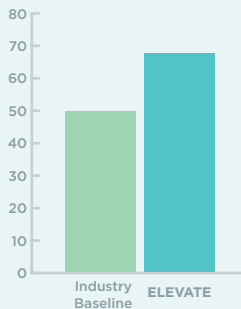

Attendance Quality Index Benchmark

Attendance Quality Index — ELEVATE exceeds an industry-neutral benchmark for attendee quality.

ATTENDANCE & AUDIENCE INSIGHTS

- 65-70% of exhibitors rated overall attendance as Good-Excellent
- 55-60% rated attendee quality as Good-Excellent
- Crowd size supports quality engagement without overcrowding